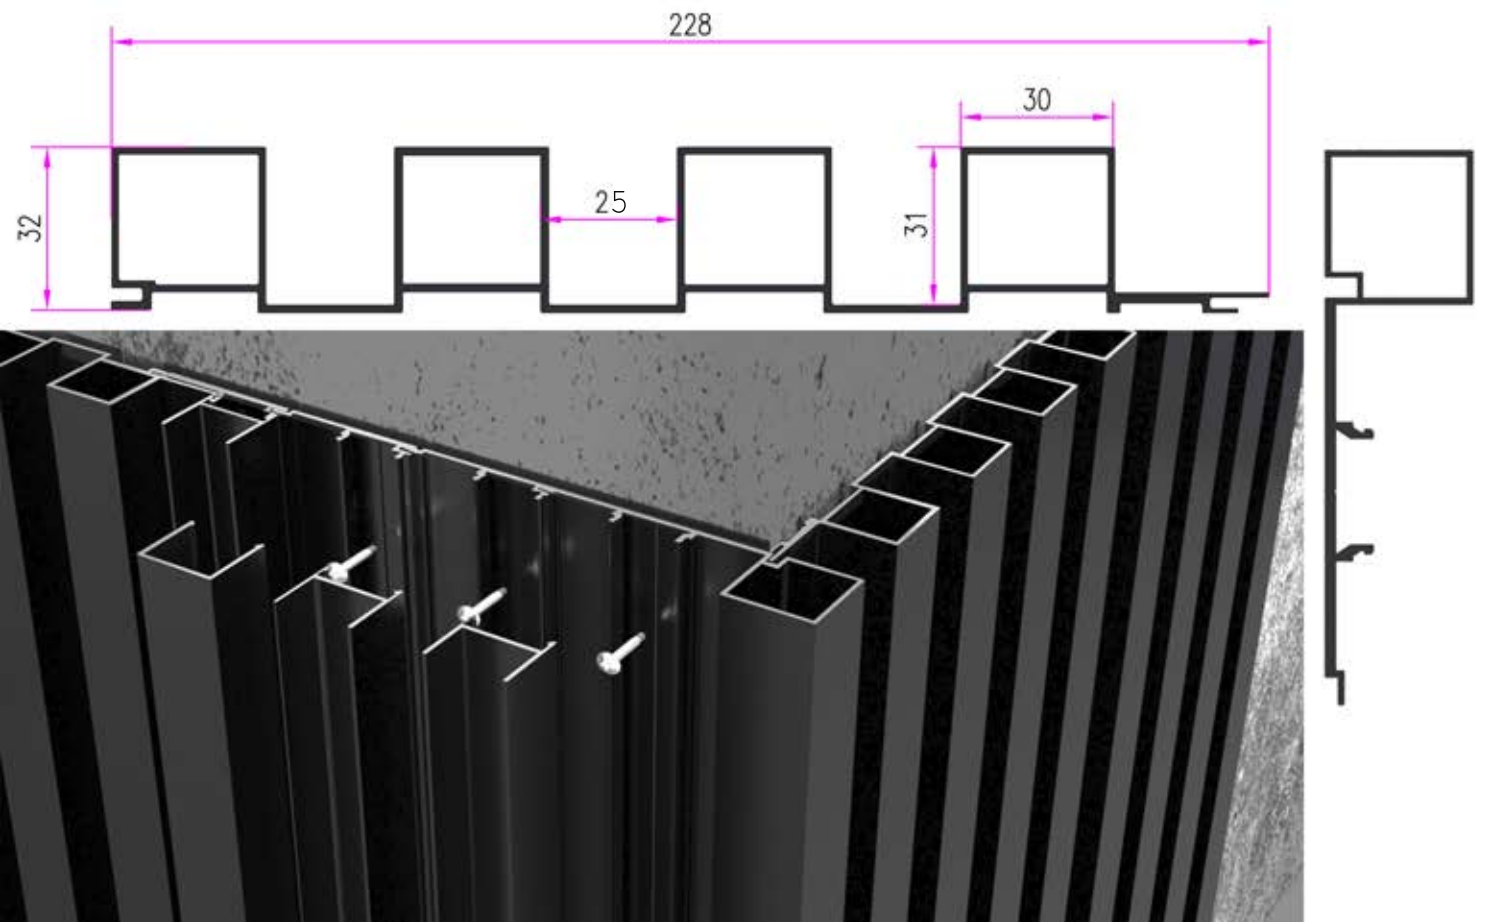

Wide Cap

Light Chanal

Blade Cap

Standard Cap

Extended Cap

Why You Should Choose Dsoal Panels?

Non-Combustibility: Safety is paramount. Dsoal Panels are non-combustible, ensuring compliance with safety standards and offering peace of mind in terms of fire resistance.

Adaptable Cap System: The innovative Cap System empowers you to easily alter the combination of cap shapes and colors, enabling customization that aligns perfectly with your design vision.

Versatile Application: Whether it's in commercial spaces like hotels and shopping malls or residential areas, Dsoal Panels seamlessly integrate as decorative features, enhancing the ambiance and elevating the overall look and feel.

Cost-Efficiency: Dsoal Panels provide a cost-effective solution for achieving a high-end, customized appearance. They allow you to transform interiors and exteriors without breaking the bank.

Aesthetic Excellence: Dsoal Panels are crafted with an eye for detail, ensuring a stunning visual appeal. Their unique fluted design adds a touch of elegance and sophistication to any space.