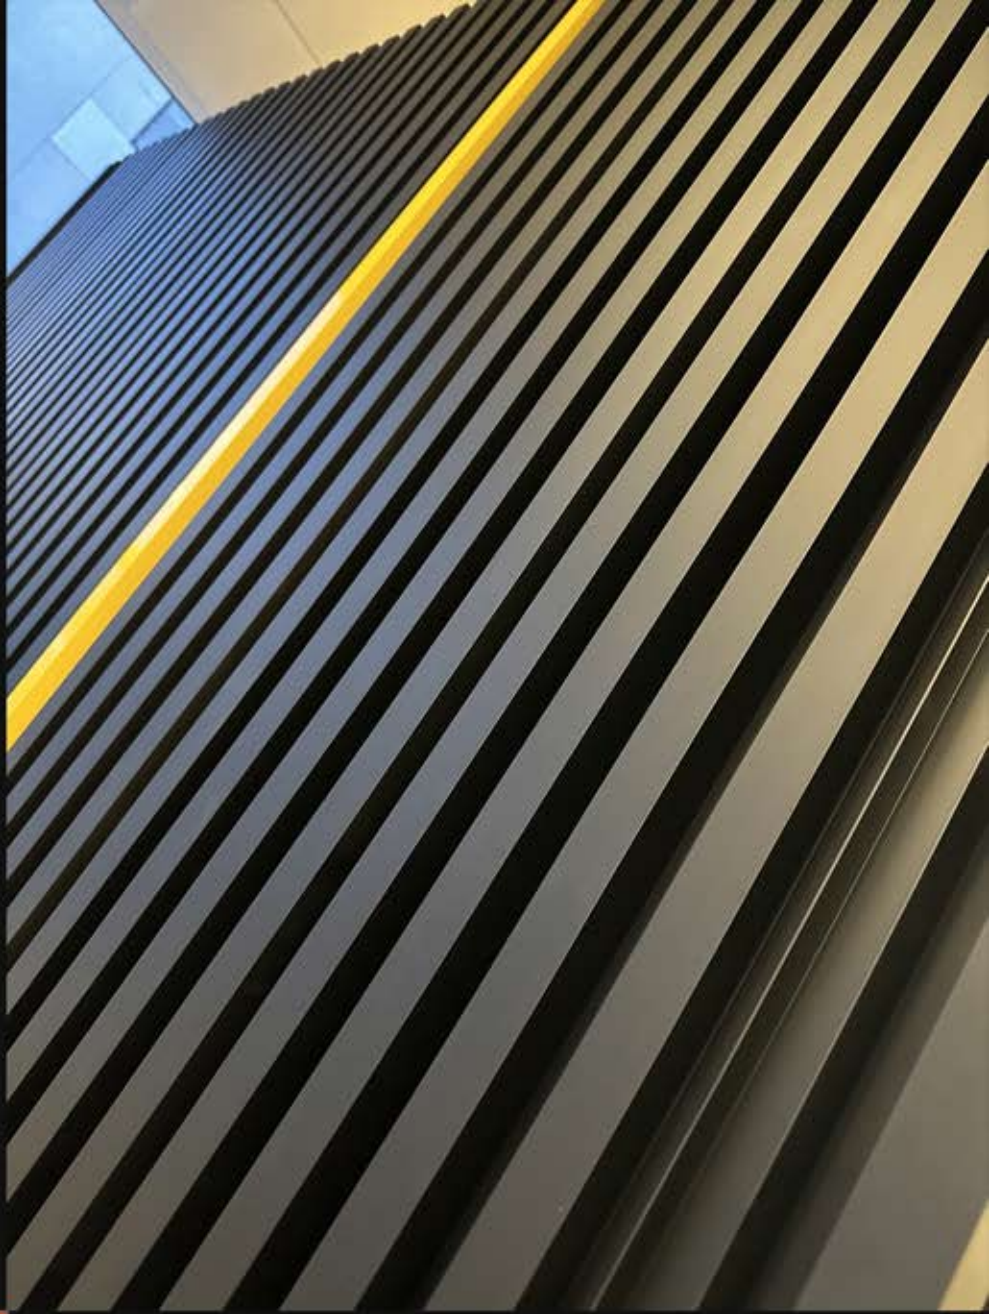

Aluminum Fluted Panel

Commercial &  
Residential

At the intersection of aesthetics and utility, Dsoal masterfully engineers vertical aluminum facade cladding tailored for external and commercial applications.

Available in a comprehensive palette of standard colors and designed with modularity at its core, Dsoal's architectural solutions infuse an element of sophistication. With an emphasis on accentuated features, these solutions merge additional details with such finesse that they enhance the overall facade.

**Cost-Efficiency:** Dsoal Panels provide a cost-effective solution for achieving a high-end, customized appearance. They allow you to transform interiors and exteriors without breaking the bank.

**Aesthetic Excellence:** Dsoal Panels are crafted with an eye for detail, ensuring a stunning visual appeal. Their unique fluted design adds a touch of elegance and sophistication to any space.