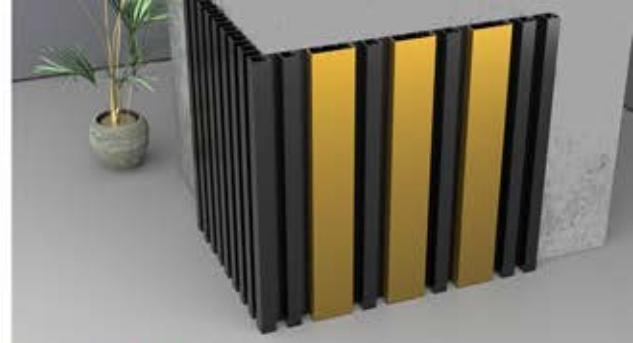

Aluminum Fluted Panel

Commercial &  
Residential

At the intersection of aesthetics and utility, Dsoal masterfully engineers vertical aluminum facade cladding tailored for external and commercial applications.

**Cost-Efficiency:** Dsoal Panels provide a cost-effective solution for achieving a high-end, customized appearance. They allow you to transform interiors and exteriors without breaking the bank.

**Aesthetic Excellence:** Dsoal Panels are crafted with an eye for detail, ensuring a stunning visual appeal. Their unique fluted design adds a touch of elegance and sophistication to any space.

Wide Cap

Light Chanal

Blade Cap

Standard Cap

Extended Cap

**SLEEK.  
ALUMINUM.  
DESIGN.**

Dsoal Color Collection

**NORTwood**