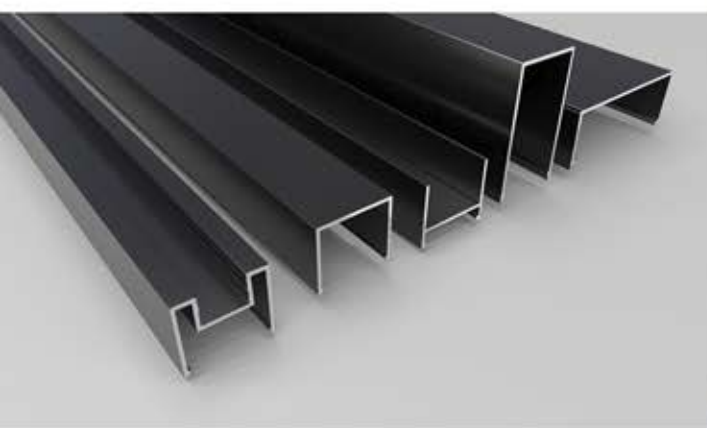

At the intersection of aesthetics and utility, Dsoal masterfully engineers vertical aluminum facade cladding tailored for external and commercial applications.

Available in a comprehensive palette of standard colors and designed with modularity at its core, Dsoal's architectural solutions infuse an element of sophistication. With an emphasis on accentuated features, these solutions merge additional details with such finesse that they enhance the overall facade.

Available in a comprehensive palette of standard colors and designed with modularity at its core, Dsoal's architectural solutions infuse an element of sophistication.

With an emphasis on accentuated features, these solutions merge additional details with such finesse that they enhance the overall facade.